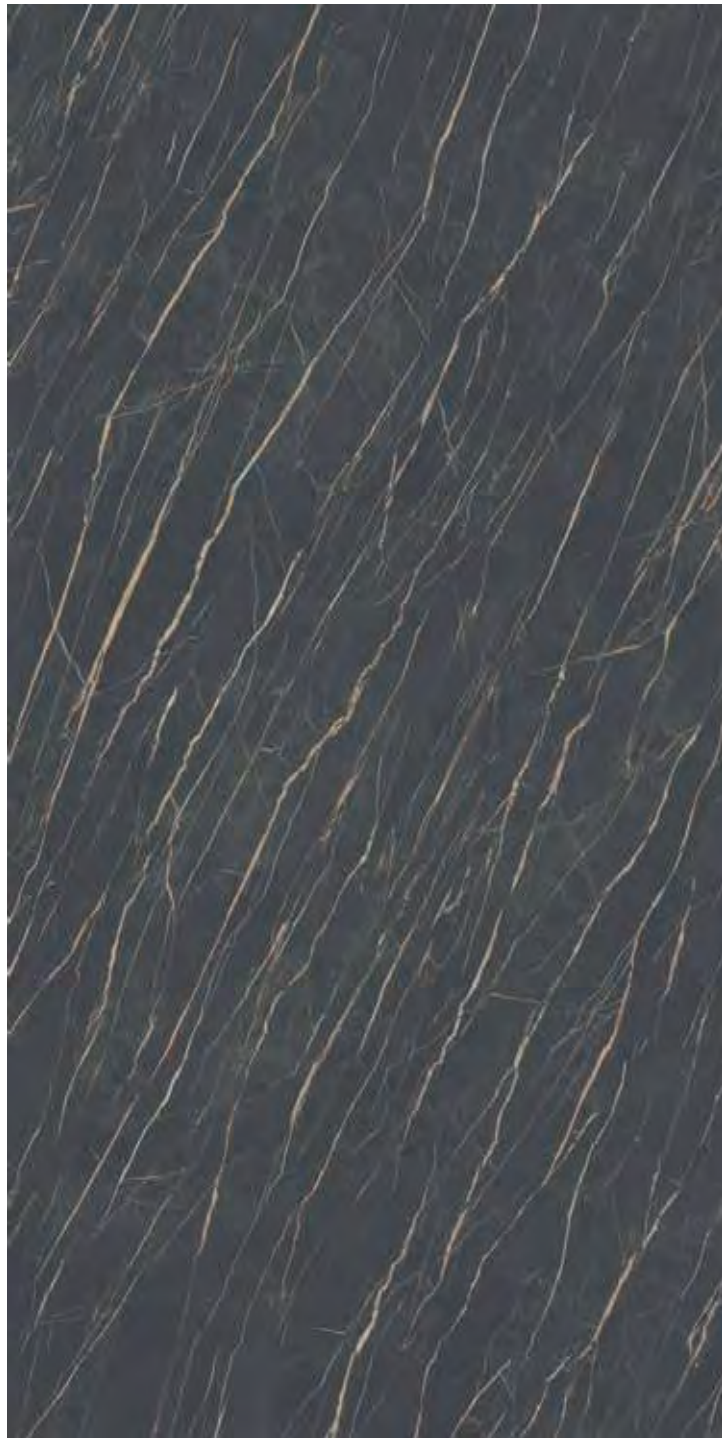

FORMATI / SIZES

160x320 cm 63"x126"

SPESSORE / THICKNESS

12 mm 0.47"
2 cm 0.78"

FINITURE / FINISHES

Naturale Matt
Levigato Polished
Honed Honed

PORTORO

PORTORO