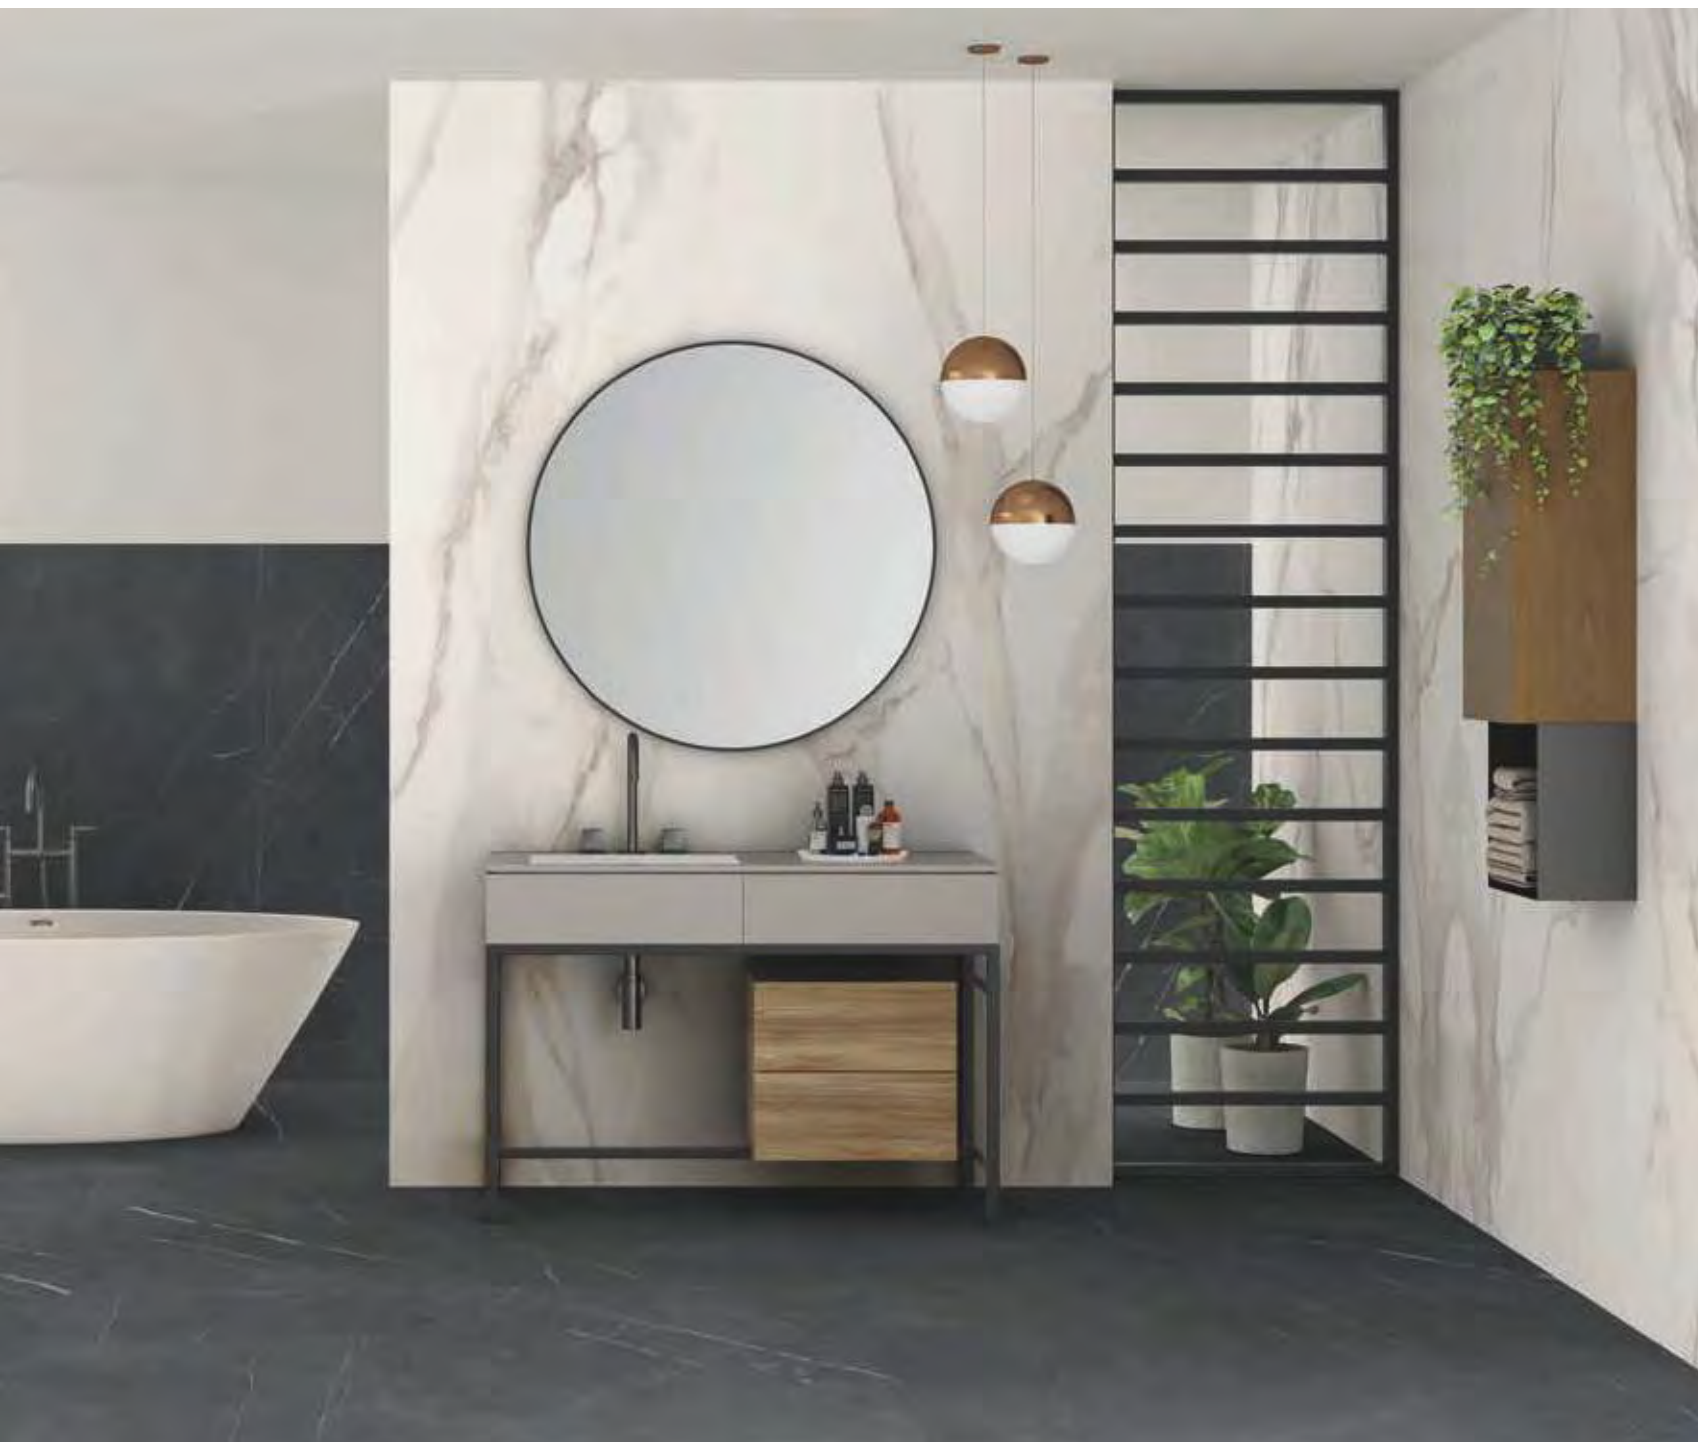

SPESSORE / THICKNESS

6,5 mm 0.25"
12 mm 0.47"
2 cm 0.78"

FINITURE / FINISHES

Naturale Matt
Levigato Polished
Honed Honed

ABSOLUTE

ABSOLUTE

Gres Porcellanato
Porcelain Stoneware

FORMATI / SIZES