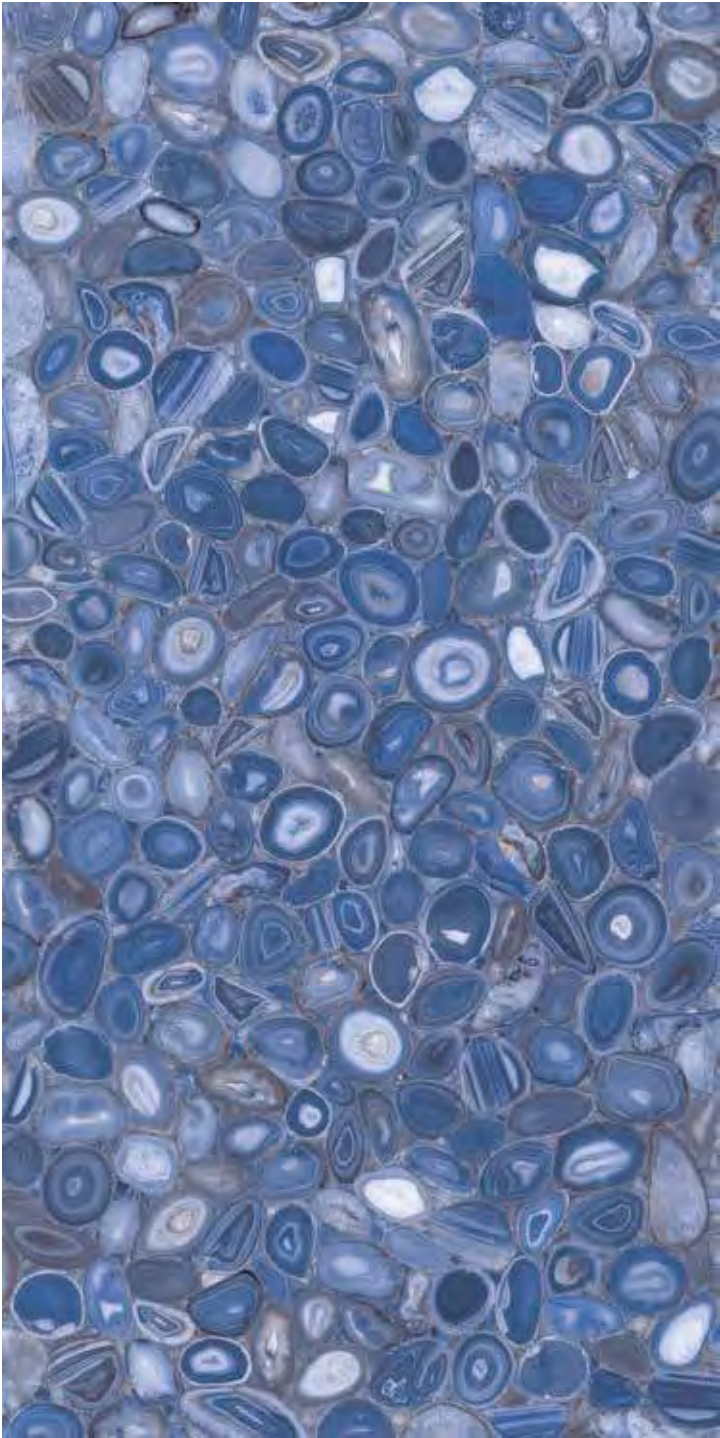

SPESSORE / THICKNESS

6,5 mm 0.25"
12 mm 0.47"

FINITURE / FINISHES

Levigato Polished

Ceramics of Italy

EMOTION DELIGHT BLUE

EMOTION DELIGHT BLUE

Gres Porcellanato
Porcelain Stoneware