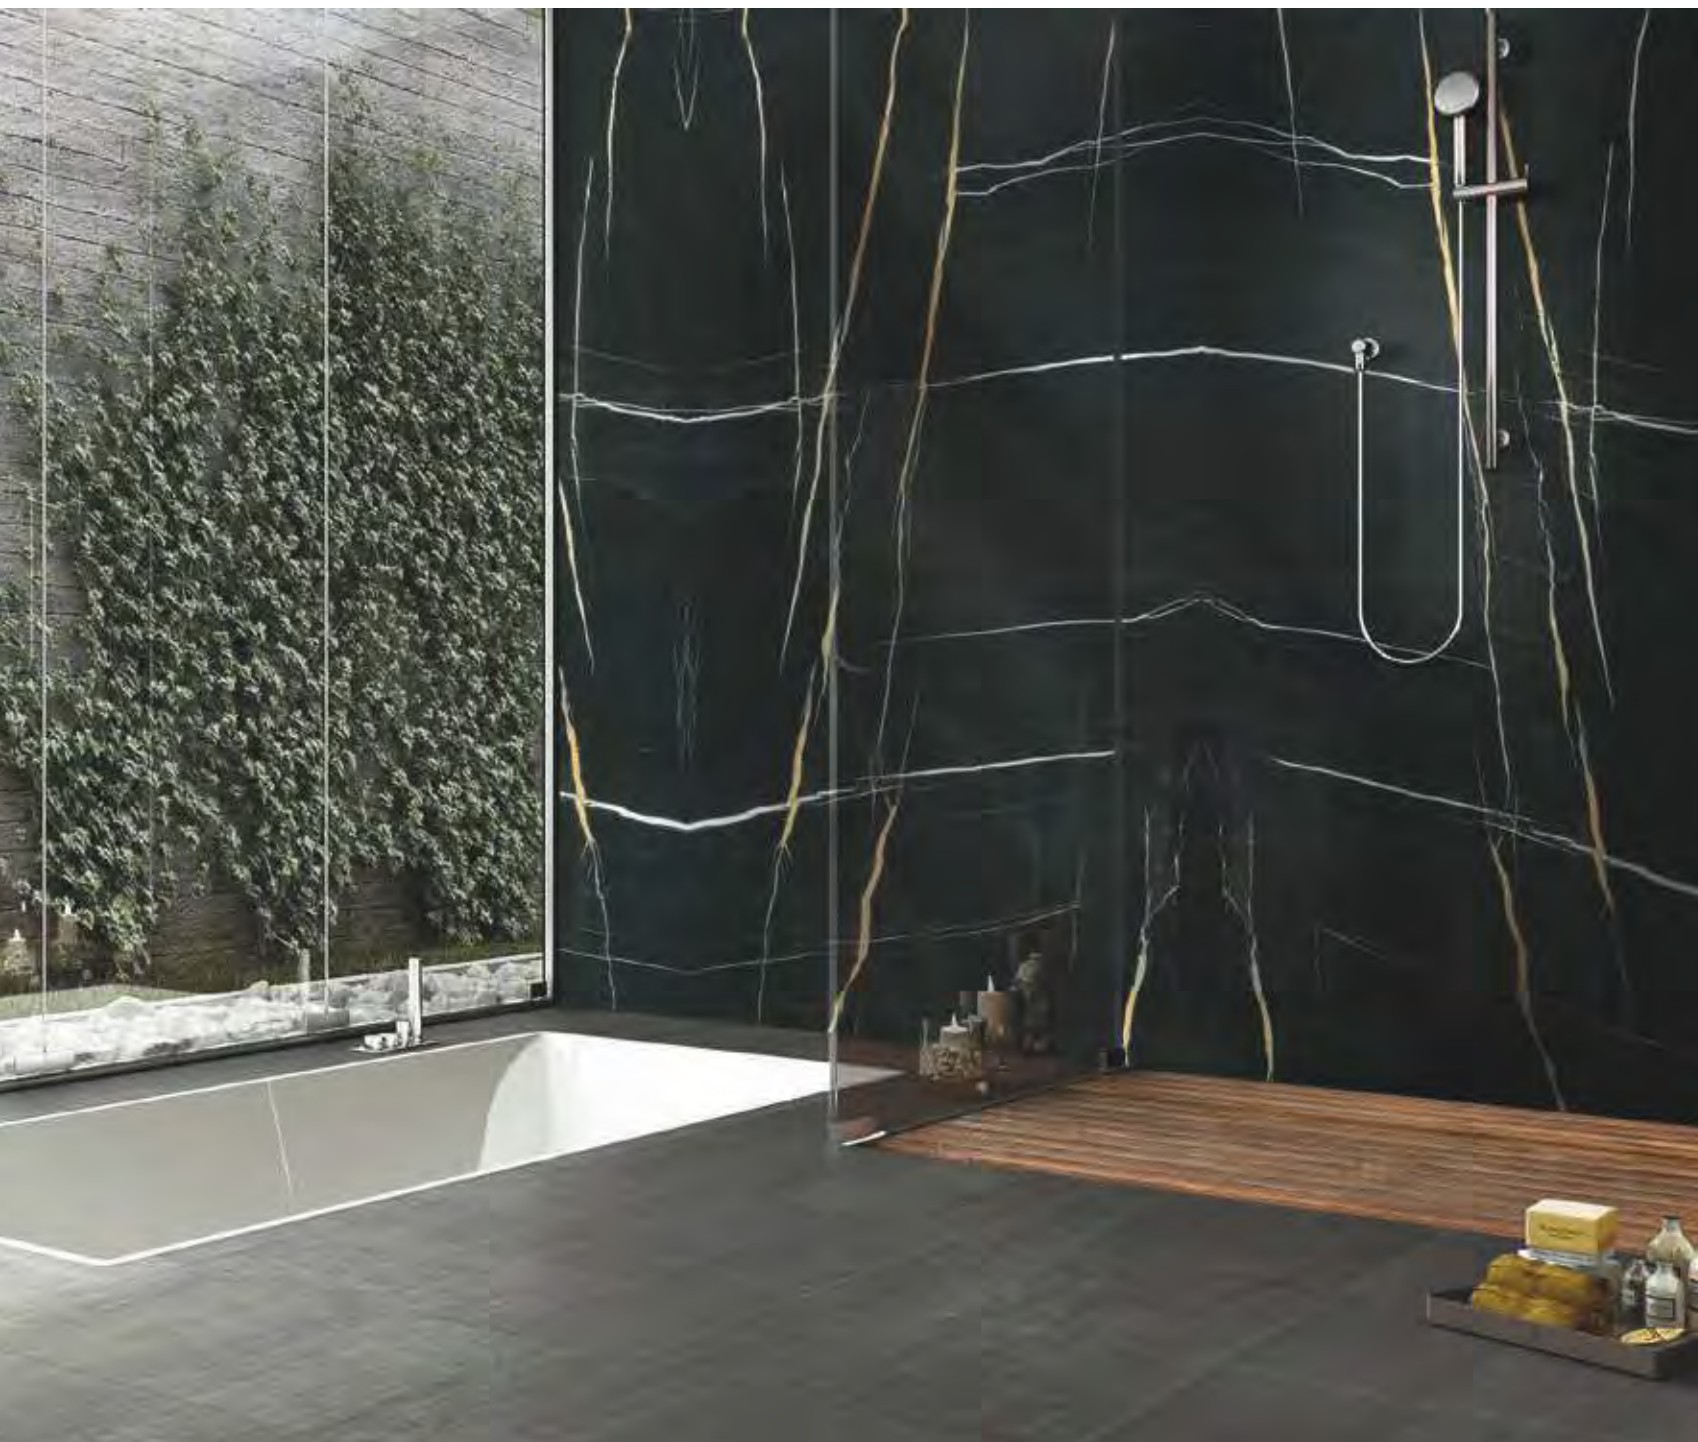

SPESSORE / THICKNESS

6,5 mm 0.25"
12 mm 0.47"
2 cm 0.78"

FINITURE / FINISHES

Naturale Matt
Levigato Polished
Honed Honed

SAHARA NOIR

SAHARA NOIR

Gres Porcellanato
Porcelain Stoneware

FORMATI / SIZES